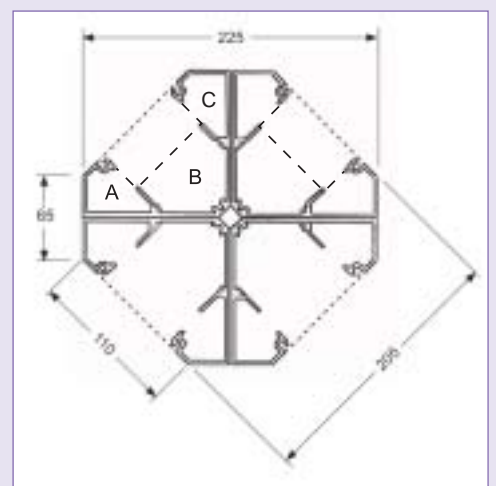

* Typical values for guideline purposes only

i denotes no outlet box fitted in compartment

ii denotes 32mm deep outlet box fitted in compartment

iii denotes 40mm deep outlet box fitted in compartment