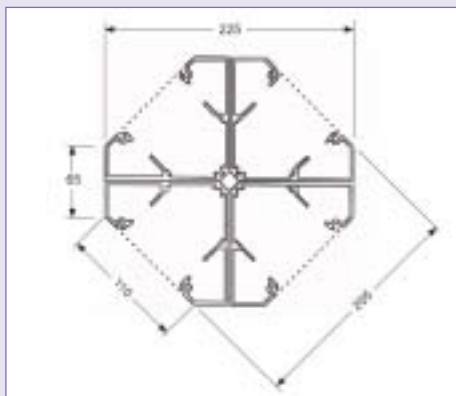

President Carousel Post

AP 5680

Four Sided

Cat No.	Description	Standard Pack Quantity
AP 5680	Carousel Post System (PVCu)	1 pack
	Pack comprises:	
	Post Body	1 x 680mm
	Centre Lids	4 x 680mm
	Base Foot (Metal)	1
	Base Moulding	1
AP 6680	Carousel Post System (Aluminium)	1 pack
	Pack comprises:	
	Post Body	1 x 680mm
	Centre Lids	4 x 680mm
	Base Foot (Metal)	1
	Base Moulding	1
AP 7680	As AP6680 but with PVCu Centre Lids.	1 pack
Accessories		
ASB 1V	1 Gang Outlet Box, 32mm, 4 Pillars	10
AMH 1	MCB/RCD Housing (For use with AP 5680/AP 7680)	1
BMH 1	MCB/RCD Housing (For use with AP 6680)	1
ALF 1	Outlet Box Spacer, 15mm (PVCu)	10
BLF 1	Outlet Box Spacer, 25mm (Aluminium)	10
BBS 2	Earth Lead	10
DIV 40	40mm Clip-in Divider For use with PVCu body	10 x 3m
DIV 42/S	50mm Clip-in Divider, PVCu EMC Spray Coated For use with Aluminium body	10 x 3m
DIV 42	50mm Clip-in Divider, PVCu	10 x 3m