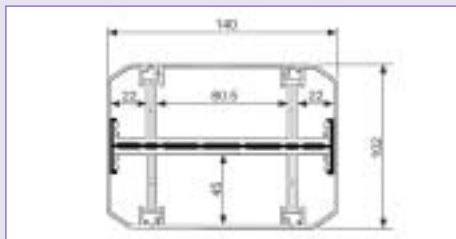

For coloured lid options or non standard heights contact Centaur Technical (details on page 97)

President Power Post System

AP 680

Six Compartment

Cat No.	Description	Standard Pack Quantity
AP 680	President Power Post	1 pack
Each Pack Comprises:		
	Post body	1 x 680mm
	Side Lids	2 x 680mm
	Centre Lids	2 x 680mm
	Base Foot (Metal)	1
	Base Moulding	1