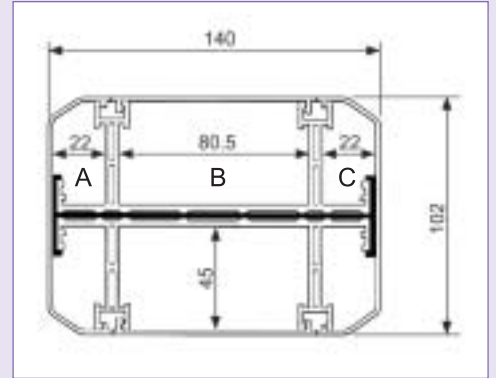

Design Features AP 1 & AP 2:

- Supplied complete with all component parts in 3 metre or 3.6 metre heights (Outlet boxes supplied separately).
- The centre compartment of each side of the Power Pole has 45mm depth with 12mm clearance behind the 32mm deep segregation box providing maximum cable capacity when required.
- Aluminium core with PVCu outer lids.
- Non standard heights available on request.

Please note: Use DIV 42/S to achieve 2 or 3 compartments.

President Carousel Post

AP 5680

Four Sided

Cat No.	Description	Standard Pack Quantity
AP 5680	Carousel Post System (PVCu)	1 pack
	Pack comprises:	
	Post Body	1 x 680mm
	Centre Lids	4 x 680mm
	Base Foot (Metal)	1
	Base Moulding	1
AP 6680	Carousel Post System (Aluminium)	1 pack
	Pack comprises:	
	Post Body	1 x 680mm
	Centre Lids	4 x 680mm
	Base Foot (Metal)	1
	Base Moulding	1
AP 7680	As AP6680 but with PVCu Centre Lids.	1 pack
Accessories		
ASB 1V	1 Gang Outlet Box, 32mm, 4 Pillars	10
AMH 1	MCB/RCD Housing (For use with AP 5680/AP 7680)	1
BMH 1	MCB/RCD Housing (For use with AP 6680)	1
ALF 1	Outlet Box Spacer, 15mm (PVCu)	10
BLF 1	Outlet Box Spacer, 25mm (Aluminium)	10
BBS 2	Earth Lead	10
DIV 40	40mm Clip-in Divider For use with PVCu body	10 x 3m
DIV 42/S	50mm Clip-in Divider, PVCu EMC Spray Coated For use with Aluminium body	10 x 3m
DIV 42	50mm Clip-in Divider, PVCu	10 x 3m

President Power Pole/Post Technical & Installation

President Power Pole / Post - AP 1 / AP 2 / AP680

Type of Conductor	Size mm ²	Cable Factor	CapacityA @45% full	CapacityB @45% full	CapacityC @45% full
PVC Power Stranded	1.5 mm ²	8.6	39	i-183; ii-53	39
PVC Power Stranded	2.5 mm ²	12.6	27	i-125; ii-36	27
PVC Power Stranded	4.0 mm ²	16.6	20	i-95; ii-27	20
PVC Power Stranded	6.0 mm ²	21.2	16	i-74; ii-21	16
Cat. 6 UTP	*6.5 dia.	42.2	8	i-37; ii-11	8
Cat.6 STP	*7.0 dia.	49.0	7	i-32; ii-9	7