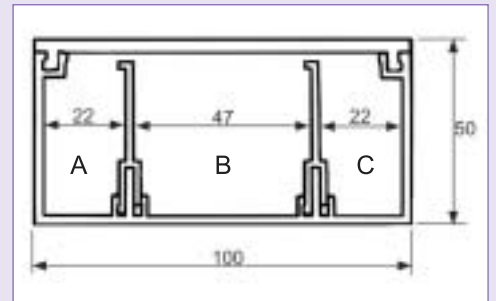

President Power Pole/Post Technical & Installation

President Power Pole / Post - AP 1 / AP 2 / AP680

Type of Conductor	Size mm ²	Cable Factor	CapacityA @45% full	CapacityB @45% full	CapacityC @45% full
PVC Power Stranded	1.5 mm ²	8.6	39	i-183; ii-53	39
PVC Power Stranded	2.5 mm ²	12.6	27	i-125; ii-36	27
PVC Power Stranded	4.0 mm ²	16.6	20	i-95; ii-27	20
PVC Power Stranded	6.0 mm ²	21.2	16	i-74; ii-21	16
Cat. 6 UTP	*6.5 dia.	42.2	8	i-37; ii-11	8
Cat.6 STP	*7.0 dia.	49.0	7	i-32; ii-9	7

* Typical values for guideline purposes only

i denotes no outlet box fitted in compartment

ii denotes 32mm deep outlet box fitted in compartment

President Power Pole / Post - AP 3

Type of Conductor	Size mm ²	Cable Factor	CapacityA @45% full	CapacityB @45% full	CapacityC @45% full
PVC Power Stranded	1.5 mm ²	8.6	i-48; ii-15	i-110; ii-31	i-48; ii-15
PVC Power Stranded	2.5 mm ²	12.6	i-33; ii-10	i-75; ii-21	i-33; ii-10
PVC Power Stranded	4.0 mm ²	16.6	i-25; ii-8	i-57; ii-16	i-25; ii-8
PVC Power Stranded	6.0 mm ²	21.2	i-19; ii-6	i-45; ii-12	i-19; ii-6
Cat. 6 UTP	*6.5 dia.	42.2	i-10; ii-3	i-22; ii-6	i-10; ii-3
Cat.6 STP	*7.0 dia.	49.0	i-8; ii-2	i-19; ii-5	i-8; ii-2