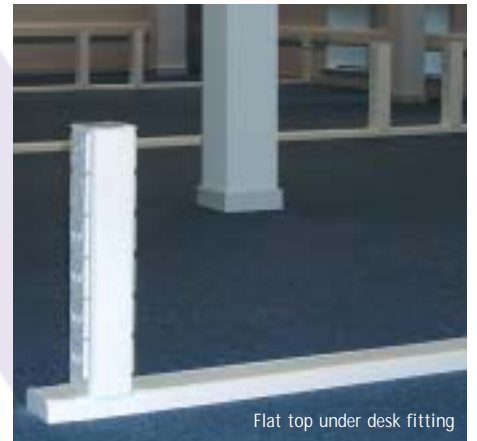

The fully segregated compartments allow the installer to incorporate most manufacturers' wiring accessories and data components.

Aesthetically designed in single or double sided configurations.

The single sided version is of all aluminium construction, which can be further divided into 3 compartments and is supplied complete with six outlet boxes, top cover fixing bracket, base. Available in Anodised or White powder coat finish (RAL 9016). Supplied in 3m lengths.

The double sided version comprises an aluminium core for strength, with PVCu outer lids, providing, clean smooth lines. The lids are supplied in a choice of standard white or a combination of colours, to enable designers to colour co-ordinate decorative schemes and to compliment most corporate identities.

Design Features AP 1 & AP 2:

- Supplied complete with all component parts in 3 metre or 3.6 metre heights (Outlet boxes supplied separately).
- The centre compartment of each side of the Power Pole has 45mm depth with 12mm clearance behind the 32mm deep segregation box providing maximum cable capacity when required.
- Aluminium core with PVCu outer lids.
- Non standard heights available on request.

Design Features AP 3:

- Supplied with all component parts including six outlet boxes.
- Non standard heights available on request.
- All aluminium construction.
- Standard colour is White RAL 9016 or anodised.