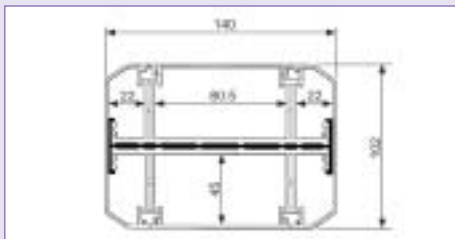

President Power Pole System

Six Compartment

Cat No.	Description	Standard Pack Quantity
AP 1	President Power Pole	1 pack
	Each Pack Comprises:	
	Pole Body	1 x 3.6m
	Side Lids	2 x 3.6m
	Centre Lids	2 x 3.6m
	Fixing Bracket	1
	Base Foot (Metal)	1
	Base Moulding	1
AP 2	As AP1 but 3m length	1 pack

Accessories

ASB 1V	Outlet Box, 1 Gang, 32mm, 4 Pillars	10

Ceiling Type Accessories

APF 1	Top Cover. For suspended & solid ceilings	1
APT 1	Top Cover. Tee used for solid ceilings when running across with President Trunking ACD 4 and down with a pole	1
AMH 1	MCB/RCD Housing	1
ALF 1	Outlet Box Spacer, 15mm	10
ATS 1	Top Slide for Slab Fixing (Standard)	1
ATS 1500	Top Slide 1m Extension for Slab Fixing	1

For coloured lid options or non standard heights contact Centaur Technical (details on page 97)