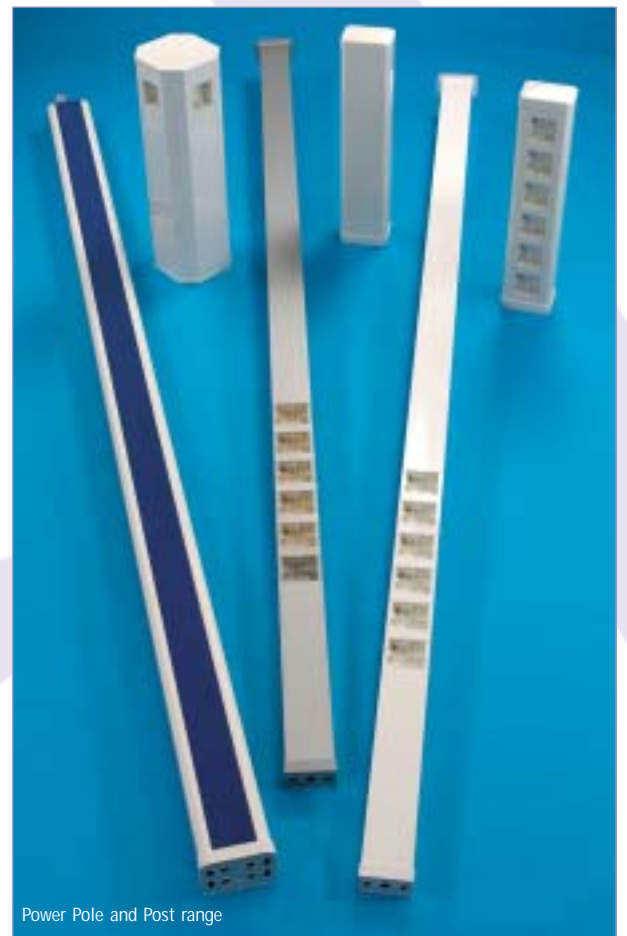

The fully segregated compartments allow the installer to incorporate most manufacturers' wiring accessories and data components.

Aesthetically designed in single or double sided configurations.

The single sided version is of all aluminium construction, which can be further divided into 3 compartments and is supplied complete with six outlet boxes, top cover fixing bracket, base. Available in Anodised or White powder coat finish (RAL 9016). Supplied in 3m lengths.

Design Features AP 1 & AP 2:

- Supplied complete with all component parts in 3 metre or 3.6 metre heights (Outlet boxes supplied separately).
- The centre compartment of each side of the Power Pole has 45mm depth with 12mm clearance behind the 32mm deep segregation box providing maximum cable capacity when required.
- Aluminium core with PVCu outer lids.
- Non standard heights available on request.

Design Features AP 3:

- Supplied with all component parts including six outlet boxes.
- Non standard heights available on request.
- All aluminium construction.
- Standard colour is White RAL 9016 or anodised.

Flat top under desk fitting

Power Pole and Post range

Power Pole System

Power Pole is totally compatible with Centaur President three compartment trunking, profile ACD 4, which makes it ideally suitable for extending installations currently or at a later date, maintaining complete segregation of cables either on solid ceilings and also in the ceiling void of suspended ceilings.